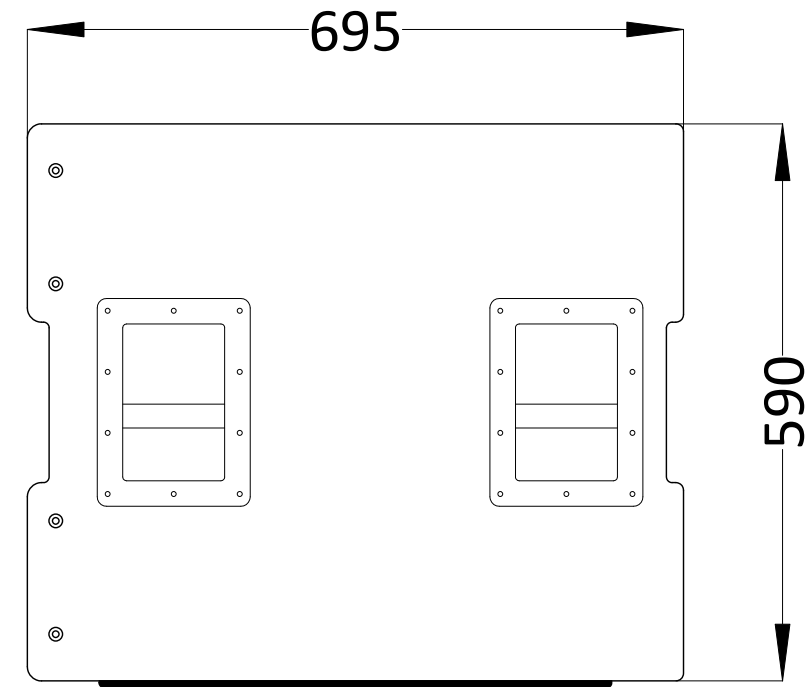

TOP

FRONT

SIDE

Drawing: reFlex SB121	Rev: 1
Date: 18/02/2016	CPP