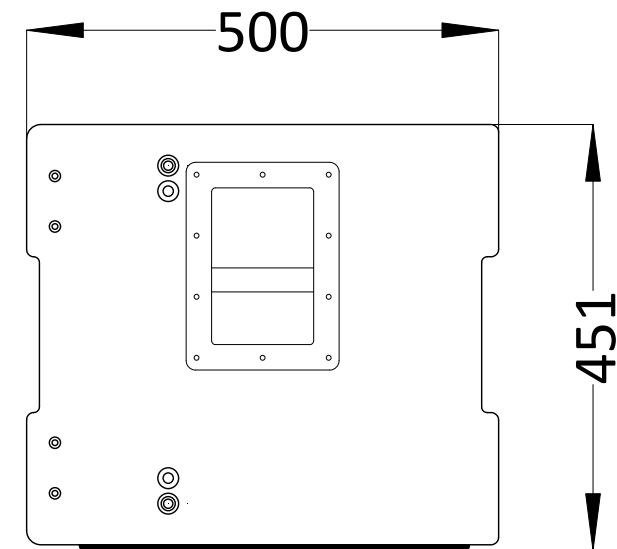

TOP

FRONT

SIDE

Drawing: reFlex DR115	Rev: 1
Date: 23/07/2014	CPP