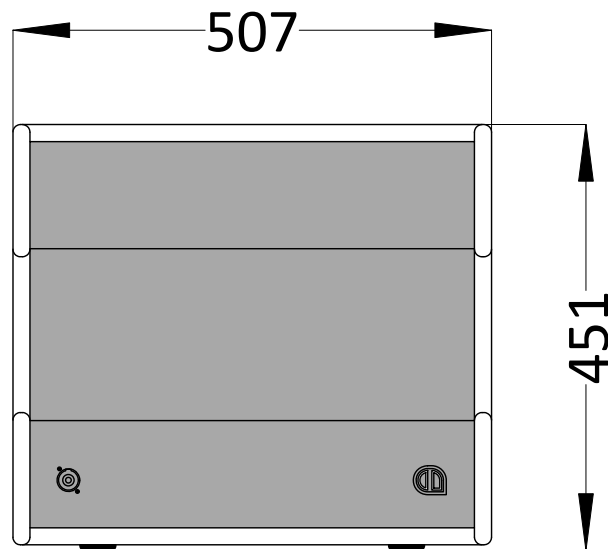

TOP

FRONT

SIDE

Drawing: reFlex DR115	Rev: 1
Date: 23/07/2014	CPP