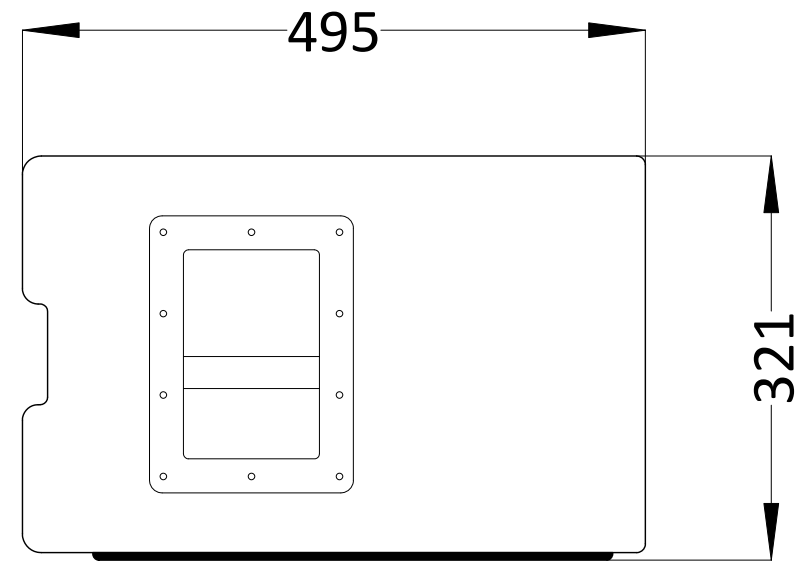

TOP

FRONT

SIDE

Drawing: reFlex B210	Rev: 1
Date: 23/07/2014	CPP