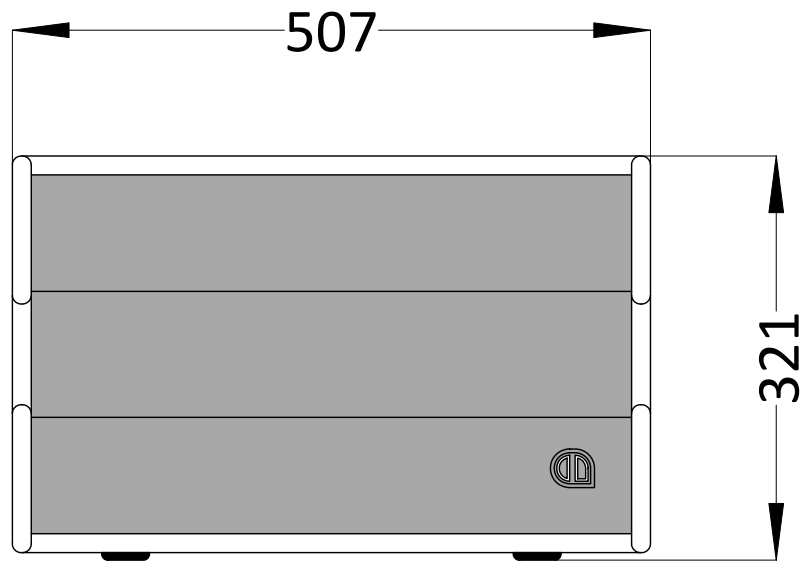

TOP

FRONT

SIDE

Drawing: reFlex B210	Rev: 1
Date: 23/07/2014	CPP