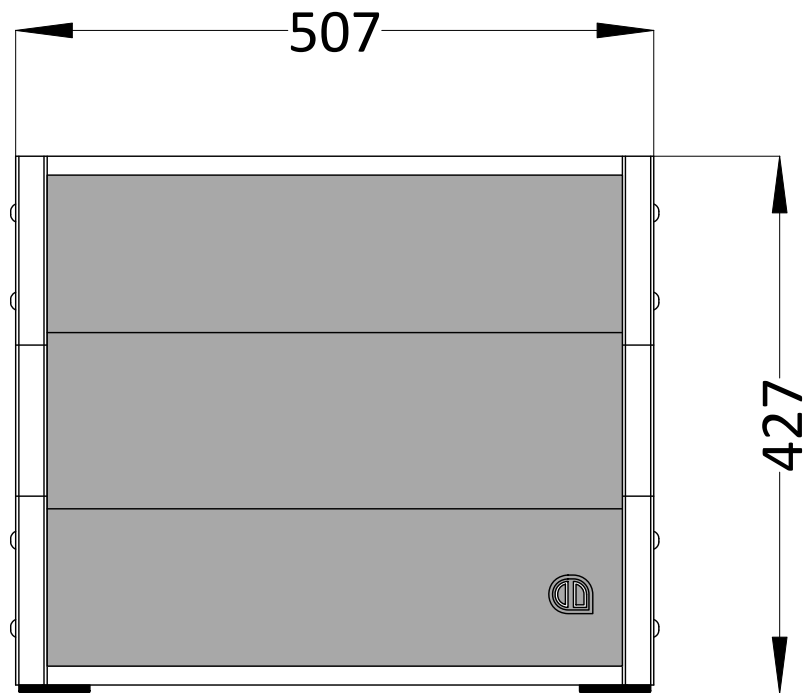

TOP

FRONT

SIDE

Drawing: Optima B210

Rev: 1

Date: 23/07/2014

CPP