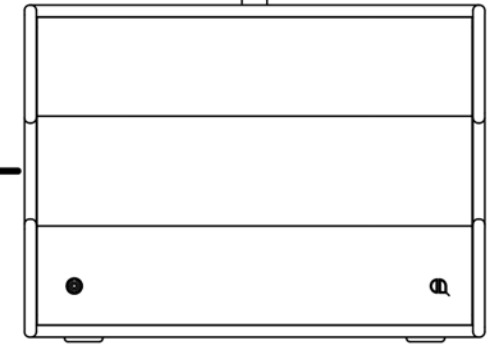

Optima 5 - Mono - Break out room system

Optima 5

B210

Optima 5 - Multi-purpose - Conference/band P.A.

Optima 5

B215

eFlex Q5 or Q6 amps
can be used

Optima 5 - Theatre/AV groundstack (low seating rake)

Optima 5

B215

Optima 5 - Theatre/AV groundstack (medium seating rake)

Optima 5

B215

Optima 5 - Theatre/AV small flown system

Optima 5 - Theatre/AV flow system