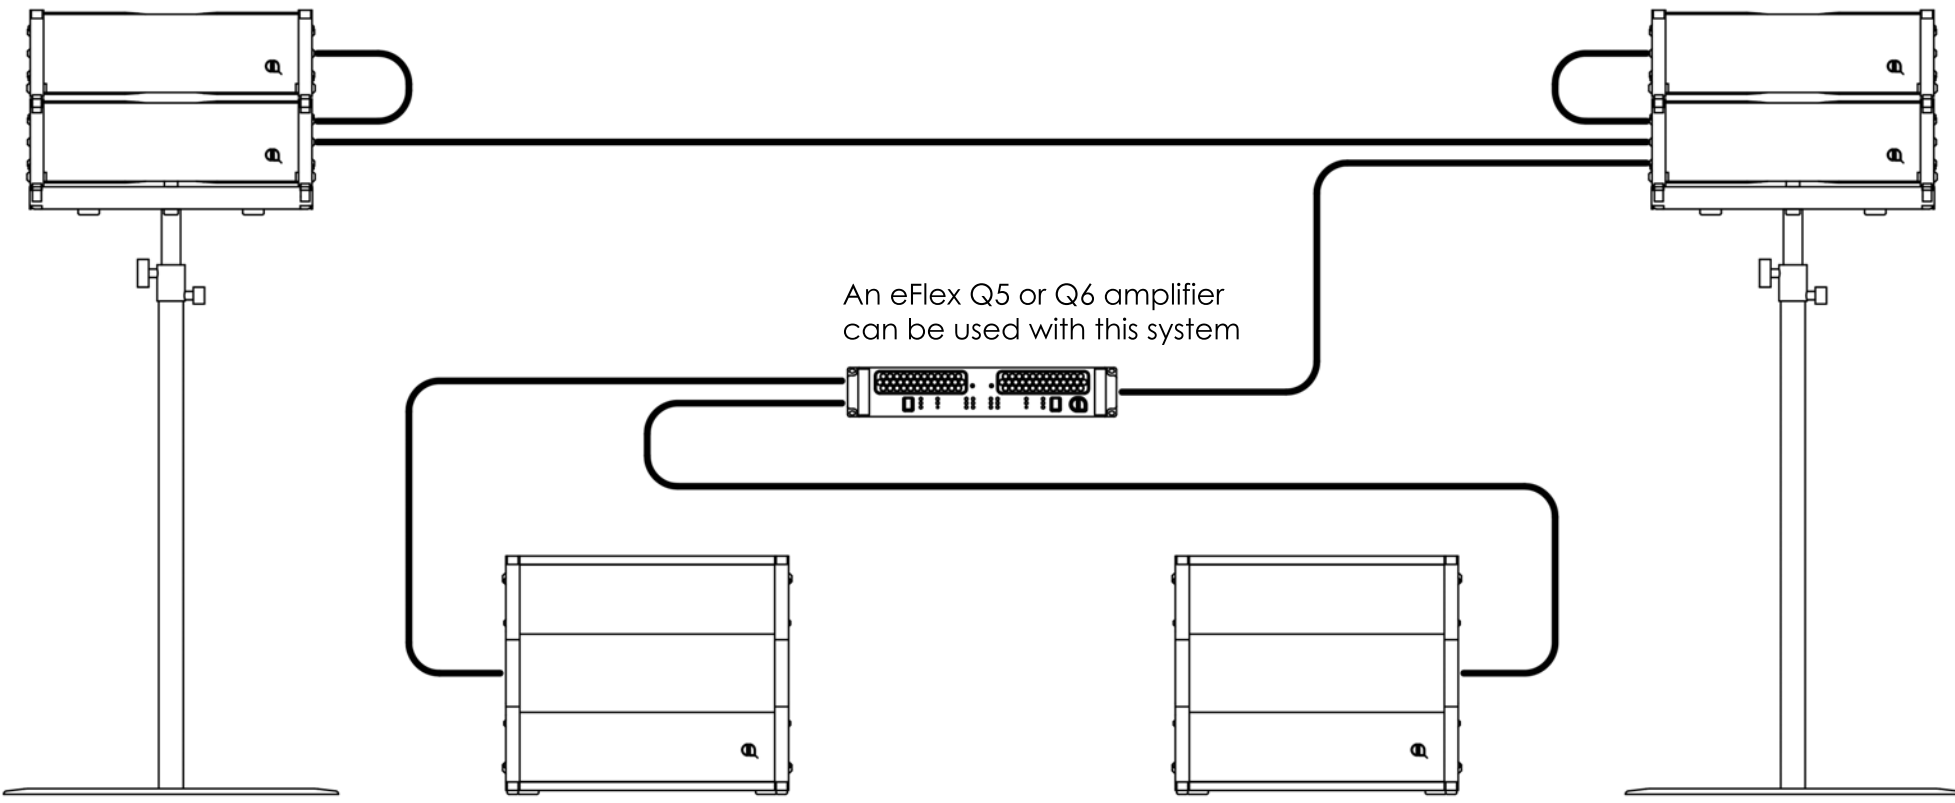

Optima 5 - Mono - Break out room system

Optima 5

B210

Optima 5 - Multi-purpose - Conference/band P.A.

Optima 5

B215

eFlex Q5 or Q6 amps
can be used

Optima 5 - Theatre/AV groundstack (low seating rake)

Optima 5

B215

Optima 5 - Theatre/AV groundstack (medium seating rake)

Optima 5

B215

Optima 5 - Theatre/AV small flown system

Optima 5 - Theatre/AV flow system