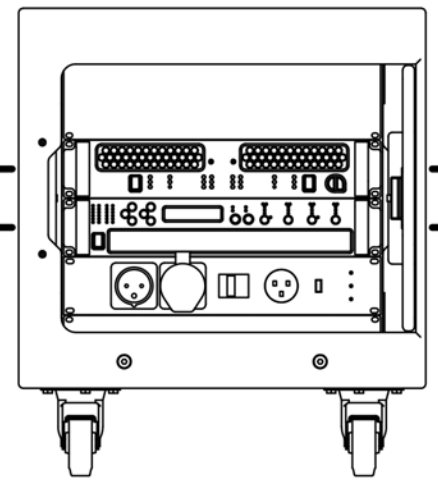

Optima 5 - Mono - Break out room system

Optima 5

B210

Optima 5 - Multi-purpose - Conference/band P.A.

Optima 5

B215

eFlex Q5 or Q6 amps
can be used

Optima 5 - Theatre/AV groundstack (low seating rake)

Optima 5

B215

Optima 5 - Theatre/AV groundstack (medium seating rake)

Optima 5

B215

Optima 5 - Theatre/AV small flown system

Optima 5 - Theatre/AV flow system