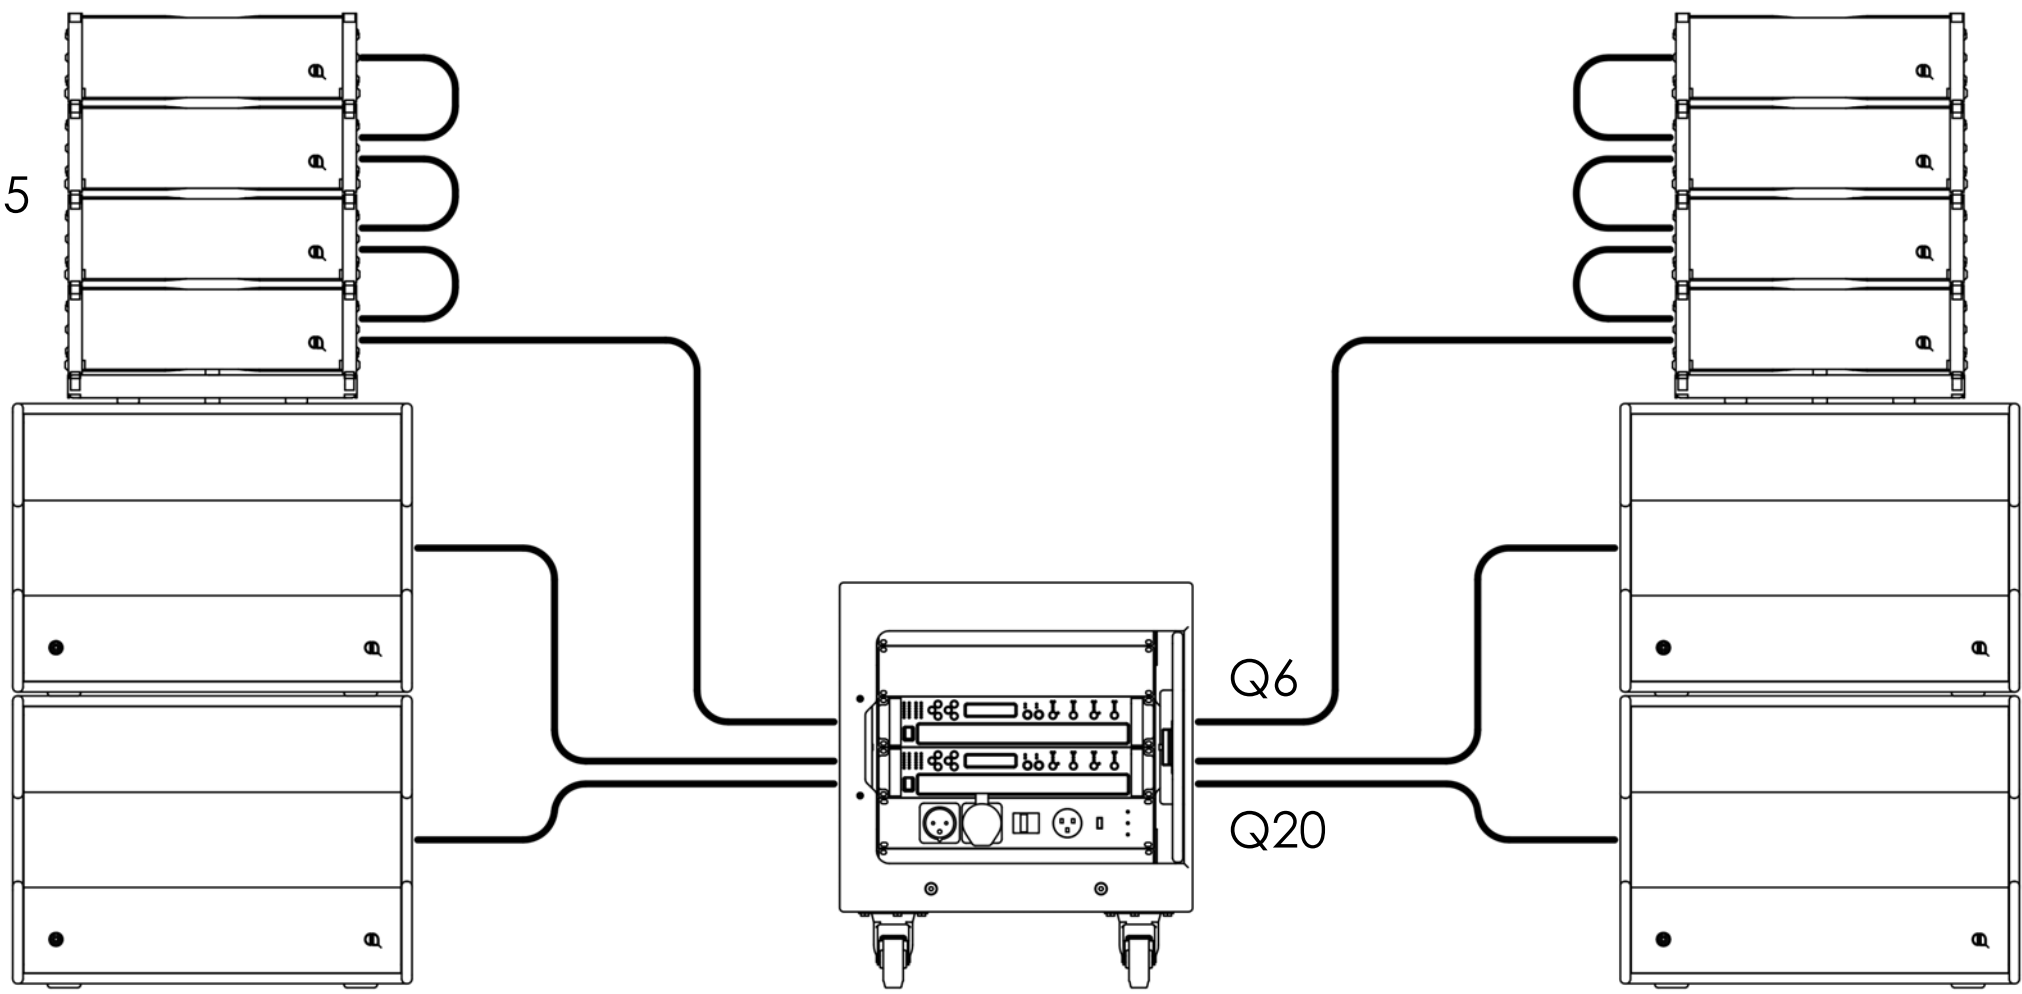

Optima 5 - Mono - Break out room system

Optima 5

B210

Optima 5 - Multi-purpose - Conference/band P.A.

Optima 5

B215

eFlex Q5 or Q6 amps
can be used

Optima 5 - Theatre/AV groundstack (low seating rake)

Optima 5

B215

Optima 5 - Theatre/AV groundstack (medium seating rake)

Optima 5

B215

Optima 5 - Theatre/AV small flown system

Optima 5 - Theatre/AV flow system