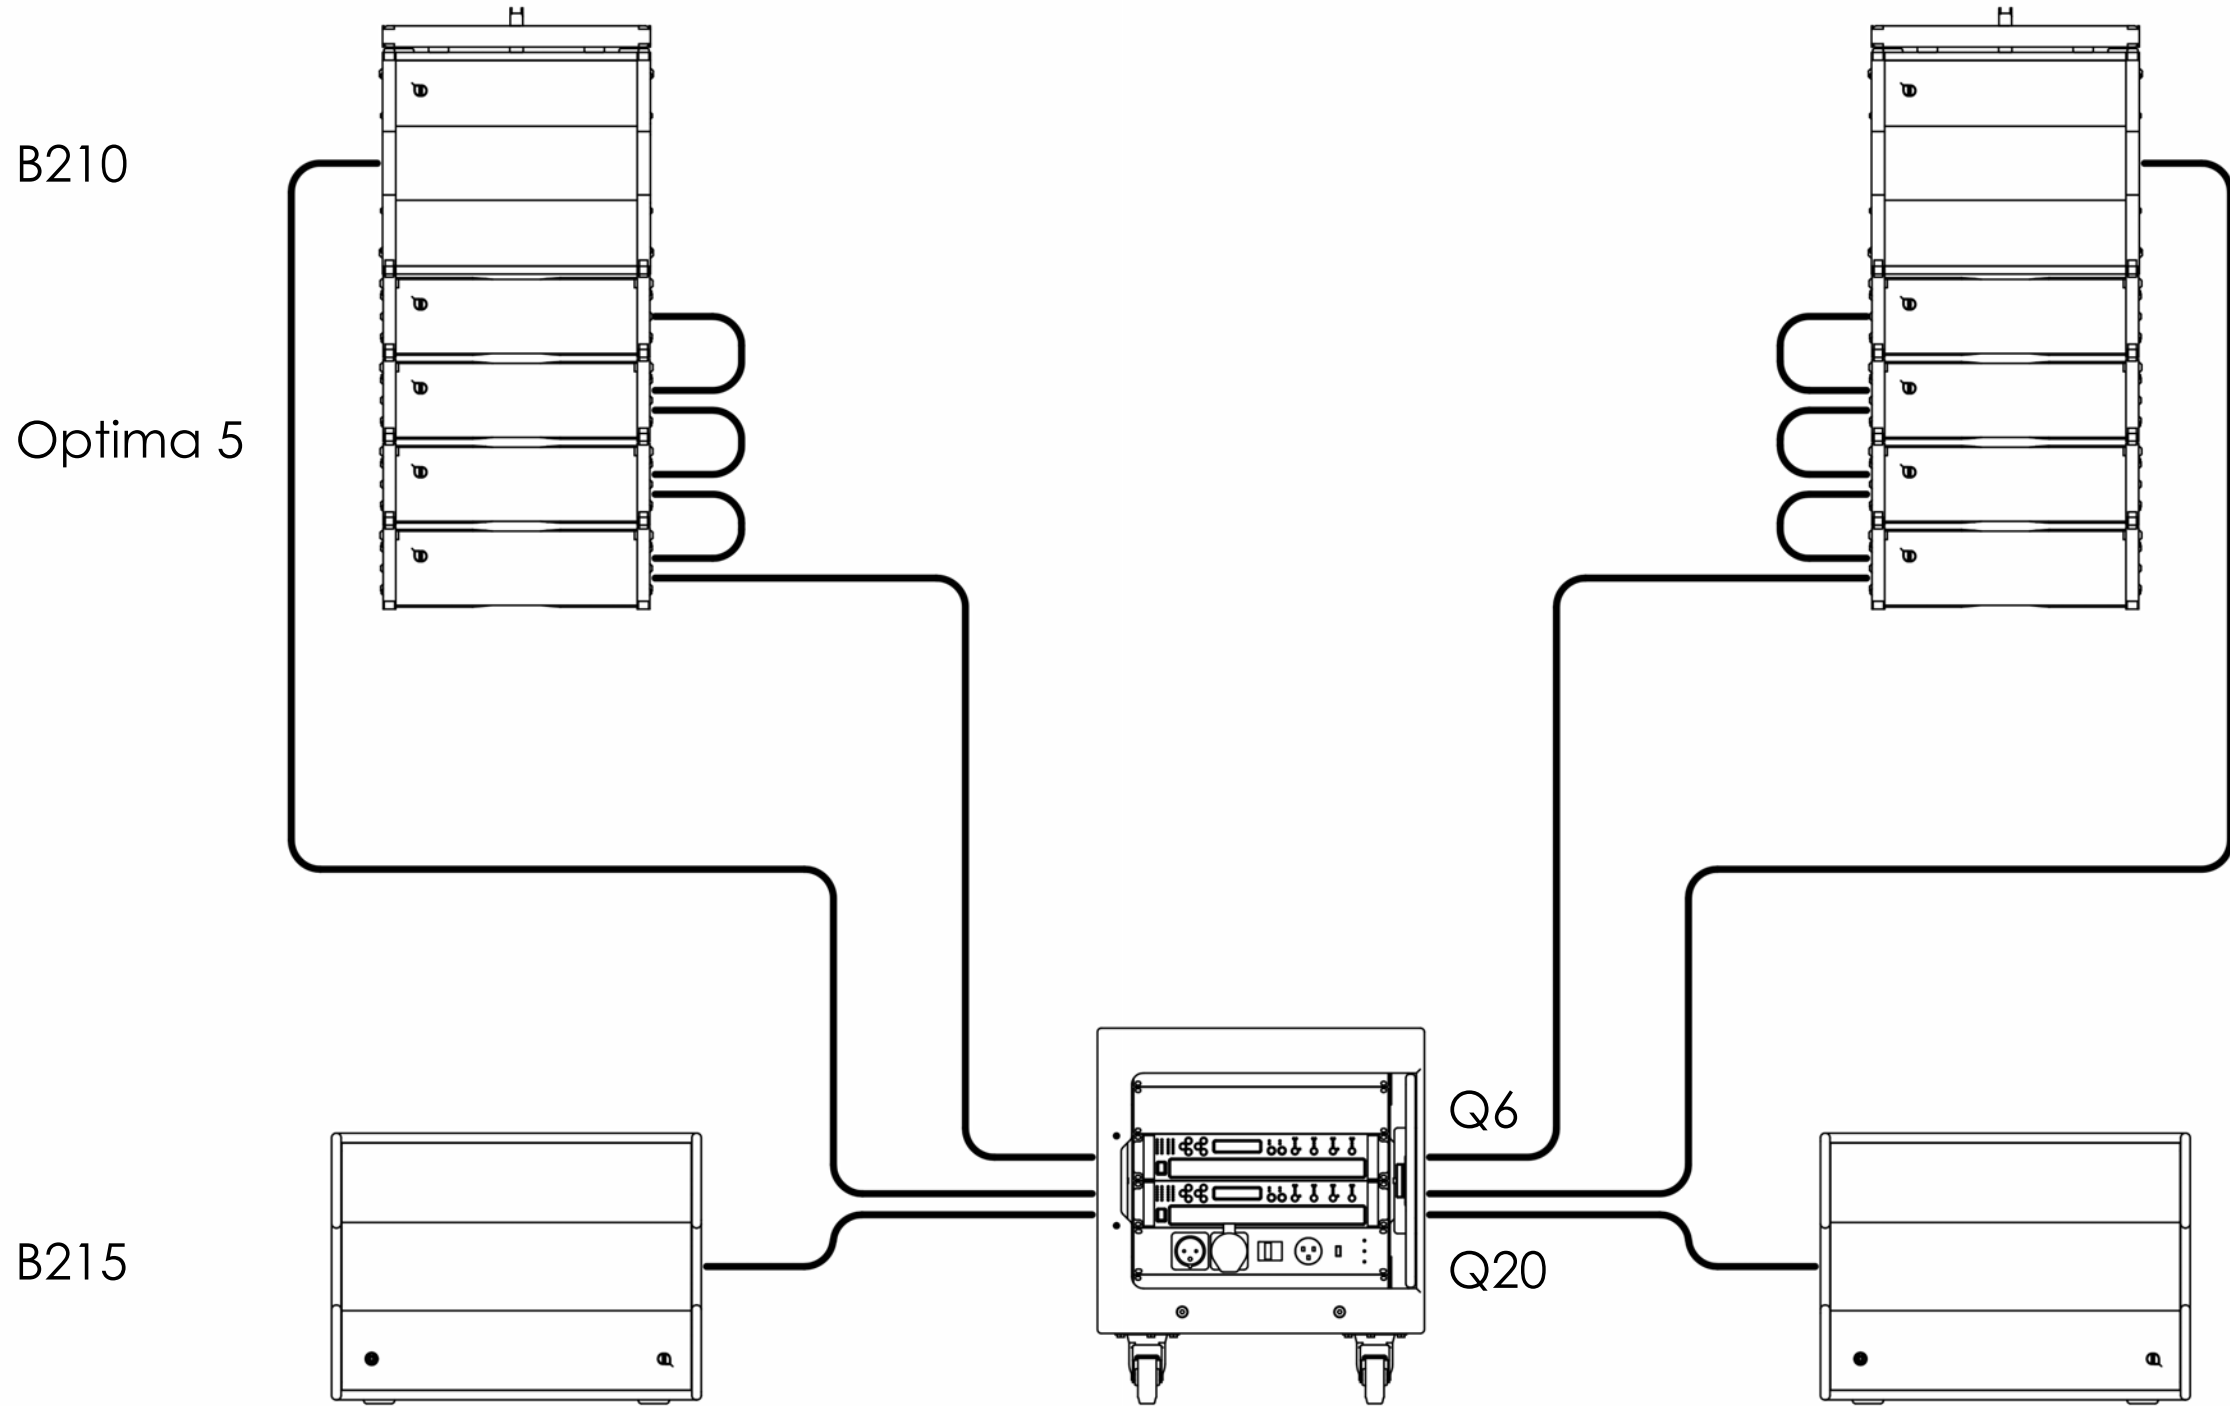

Optima 5 - Mono - Break out room system

Optima 5

B210

Optima 5 - Multi-purpose - Conference/band P.A.

Optima 5

B215

eFlex Q5 or Q6 amps
can be used

Optima 5 - Theatre/AV groundstack (low seating rake)

Optima 5

B215

Optima 5 - Theatre/AV groundstack (medium seating rake)

Optima 5

B215

Optima 5 - Theatre/AV small flown system

Optima 5 - Theatre/AV flow system