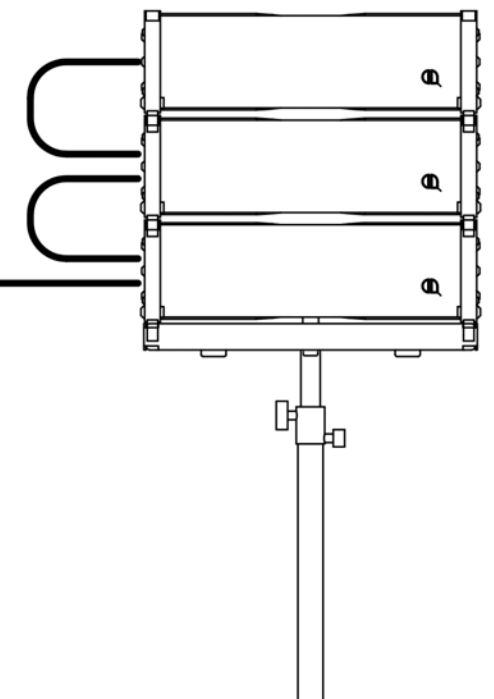

Optima 5 - Mono - Break out room system

Optima 5

B210

Optima 5 - Multi-purpose - Conference/band P.A.

Optima 5

B215

eFlex Q5 or Q6 amps
can be used

Optima 5 - Theatre/AV groundstack (low seating rake)

Optima 5

B215

Optima 5 - Theatre/AV groundstack (medium seating rake)

Optima 5

B215

Optima 5 - Theatre/AV small flown system

Optima 5 - Theatre/AV flow system