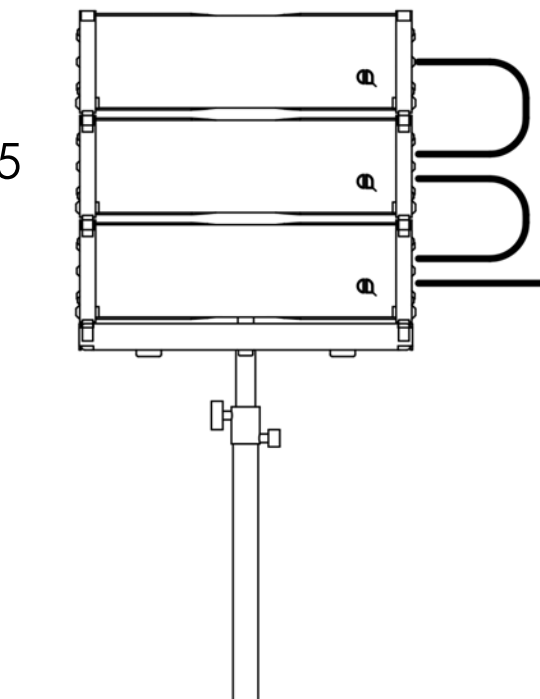

Optima 5 - Mono - Break out room system

Optima 5

B210

Optima 5 - Multi-purpose - Conference/band P.A.

Optima 5

B215

eFlex Q5 or Q6 amps
can be used

Optima 5 - Theatre/AV groundstack (low seating rake)

Optima 5

B215

Optima 5 - Theatre/AV groundstack (medium seating rake)

Optima 5

B215

Optima 5 - Theatre/AV small flown system

Optima 5 - Theatre/AV flow system