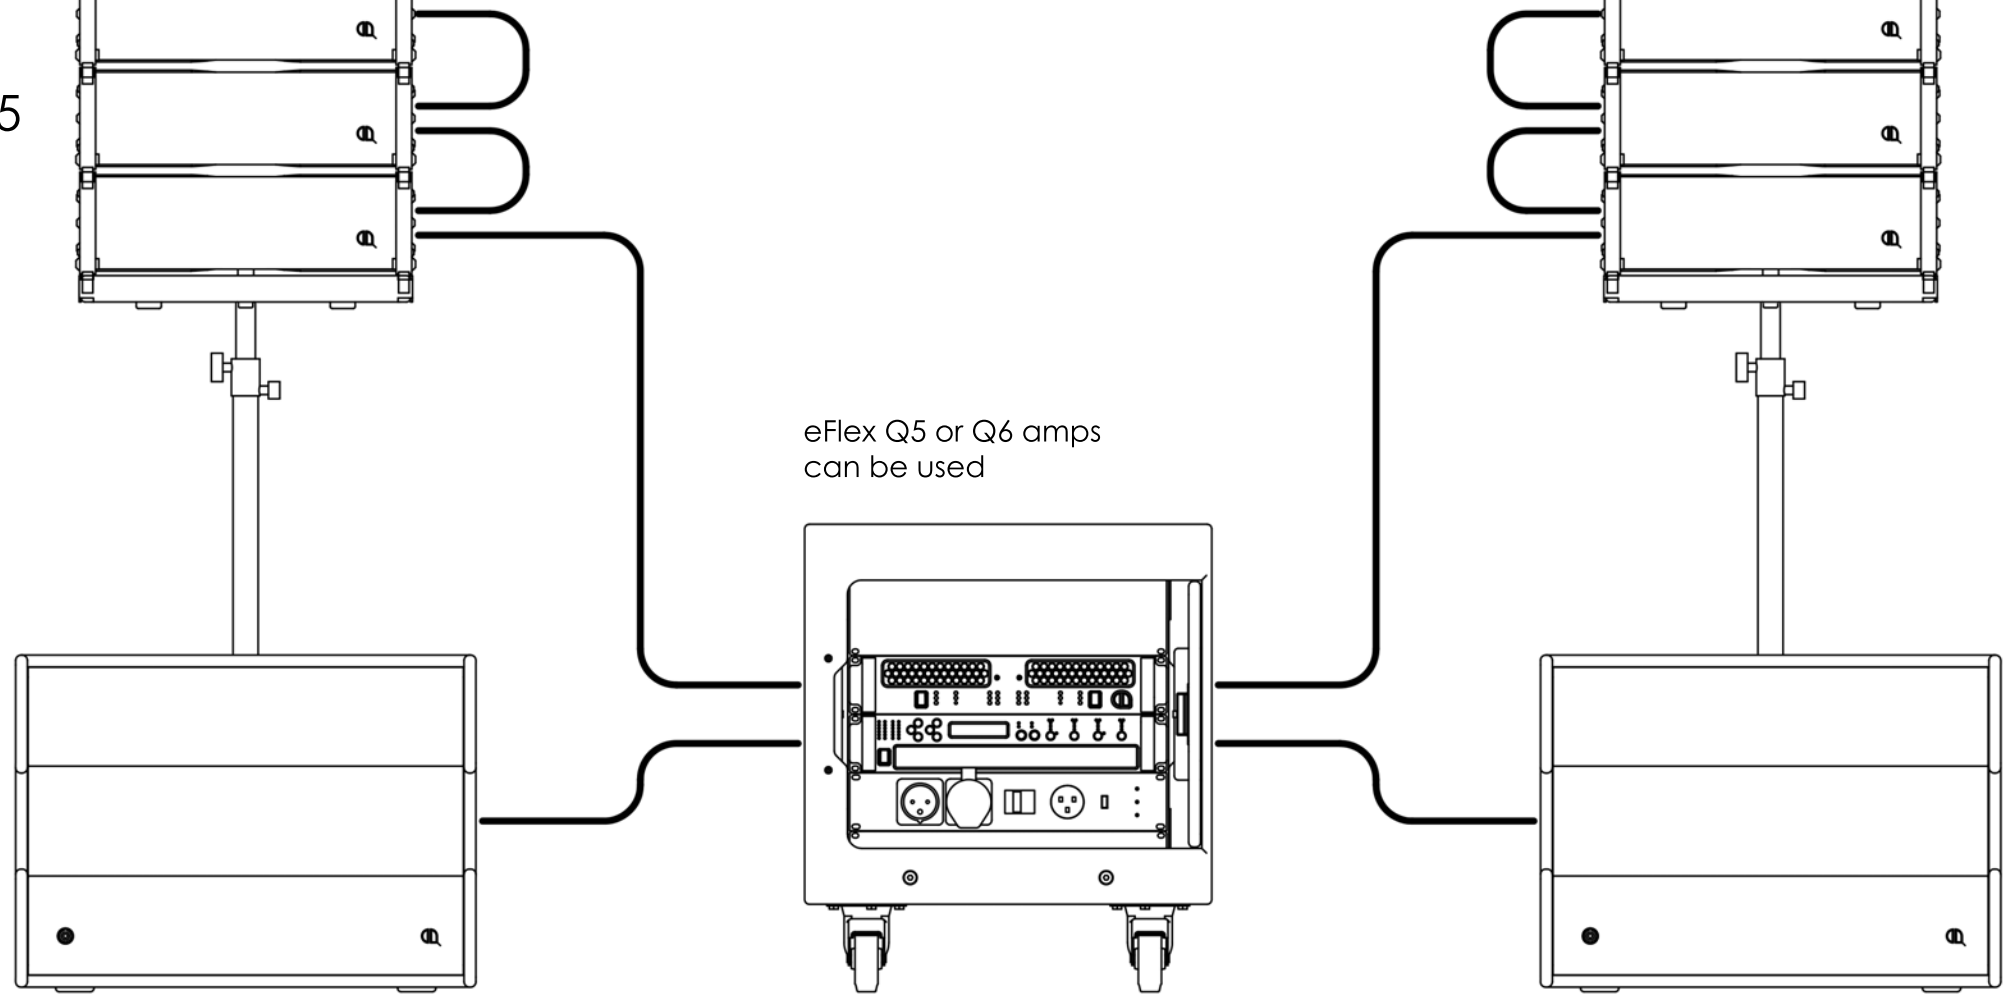

Optima 5 - Mono - Break out room system

Optima 5

B210

Optima 5 - Multi-purpose - Conference/band P.A.

Optima 5

B215

eFlex Q5 or Q6 amps
can be used

Optima 5 - Theatre/AV groundstack (low seating rake)

Optima 5

B215

Optima 5 - Theatre/AV groundstack (medium seating rake)

Optima 5

B215

Optima 5 - Theatre/AV small flown system

Optima 5 - Theatre/AV flow system