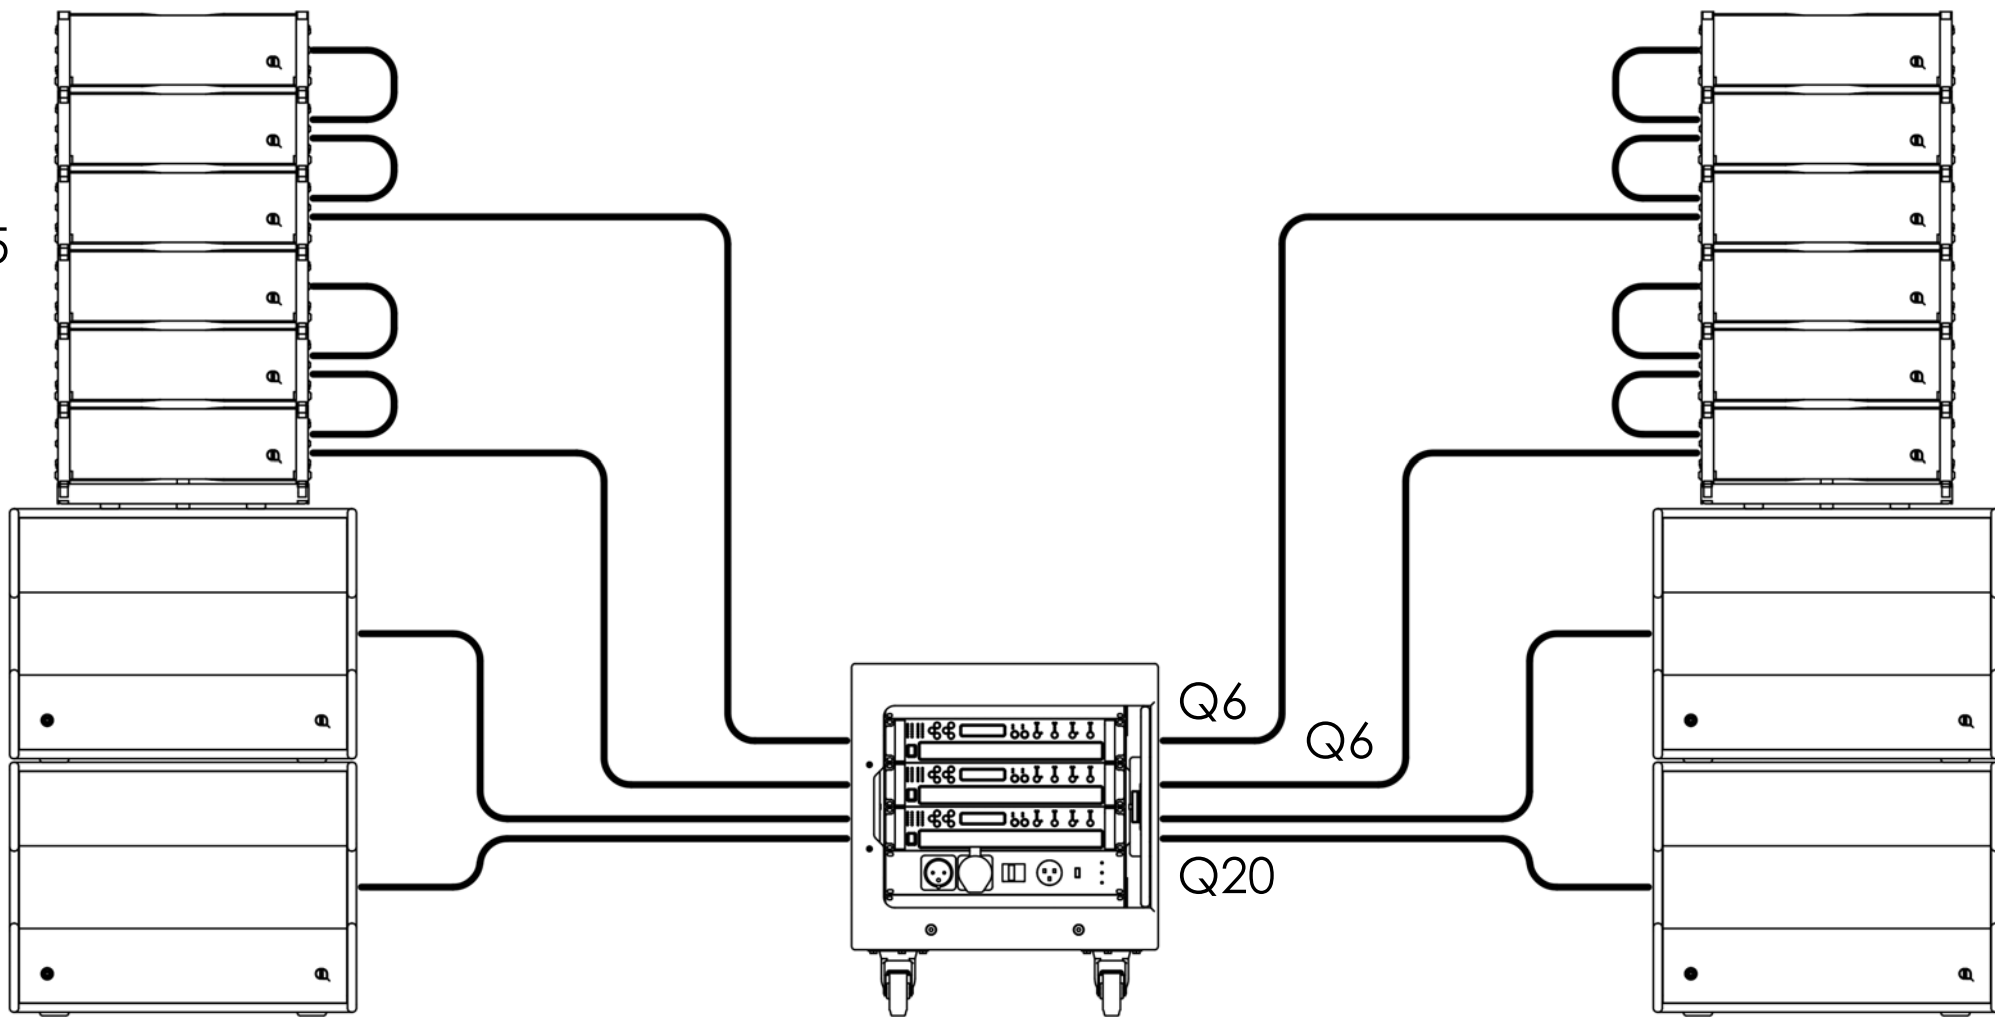

Optima 5 - Mono - Break out room system

Optima 5

B210

Optima 5 - Multi-purpose - Conference/band P.A.

Optima 5

B215

eFlex Q5 or Q6 amps
can be used

Optima 5 - Theatre/AV groundstack (low seating rake)

Optima 5

B215

Optima 5 - Theatre/AV groundstack (medium seating rake)

Optima 5

B215

Optima 5 - Theatre/AV small flown system

Optima 5 - Theatre/AV flow system