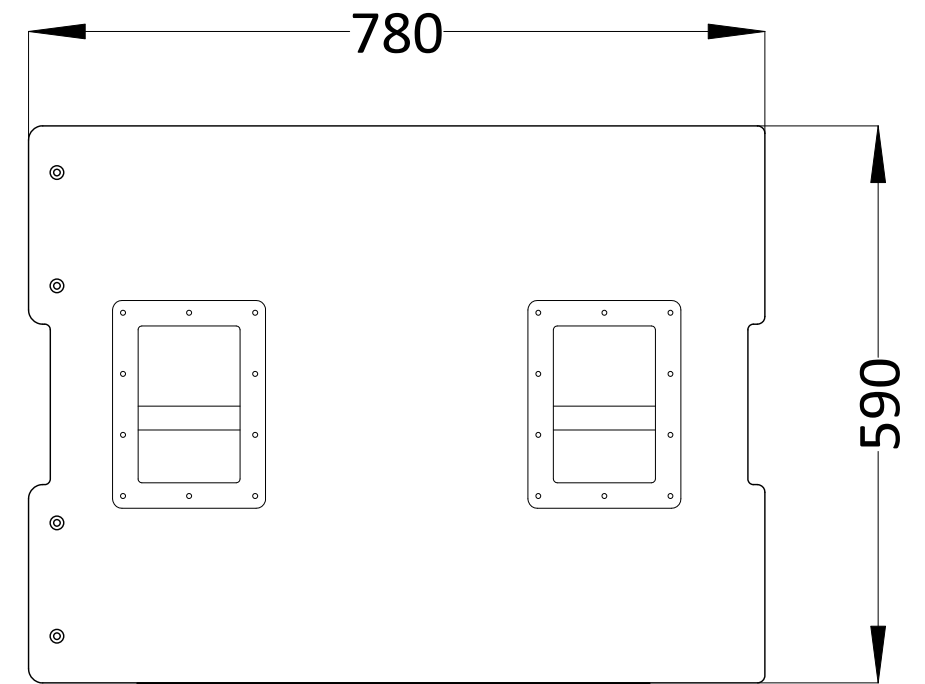

TOP

FRONT

SIDE

Drawing: reFlex SB221

Rev: 2

Date: 08/07/2016

CPP