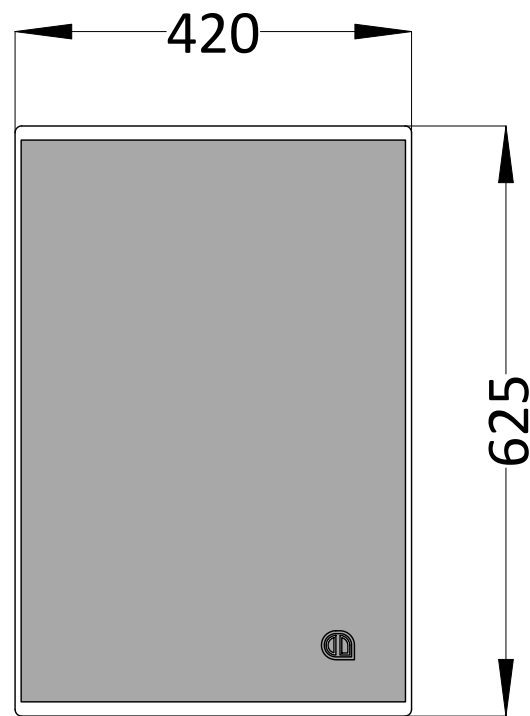

TOP

FRONT

SIDE

Drawing: mFlex MF15	Rev: 1
Date: 23/07/2014	CPP